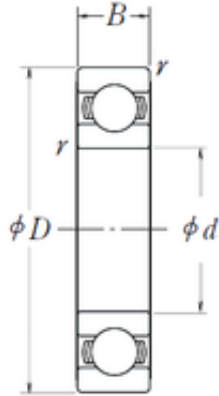

Dacheng mechanical equipment manufact...

30 mm x 55 mm x 13 mm NSK
6006L11-H-20DDU deep groove ball bearings

Bearing No. 6006L11-H-20DDU

Size	30x55x13 mm
Bore Diameter	30 mm
Outer Diameter	55 mm
Width	13 mm
d	30 mm
D	55 mm
B	13 mm
C	13 mm
r min.	1 mm
Basic dynamic load rating (C)	11 300 kN

6006L11-H-20DDU Bearing 2D drawings and 3D CAD models